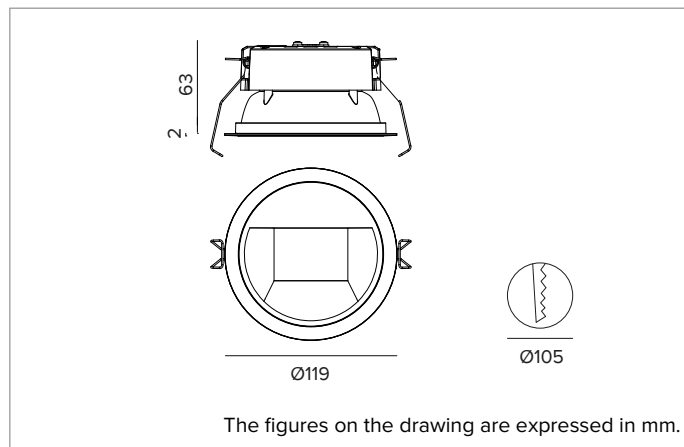

## Recessed LED Downlight in a trim version

		2700K	H(m)	D1(m)	D2(m)	E <sub>max</sub> (lx)
		Ra90	43°	76°		
Fixture Power	18W	1	0.86	1.66	912	
Source Flux	1934lm	2	1.72	3.31	228	
Fixture Flux	1094lm	3	2.58	4.97	101	
Efficacy	60lm/W	4	3.44	6.62	57	
TS1395	I <sub>max</sub> =540cd/klm	I <sub>max</sub>	1044cd	5	4.30	8.28 36